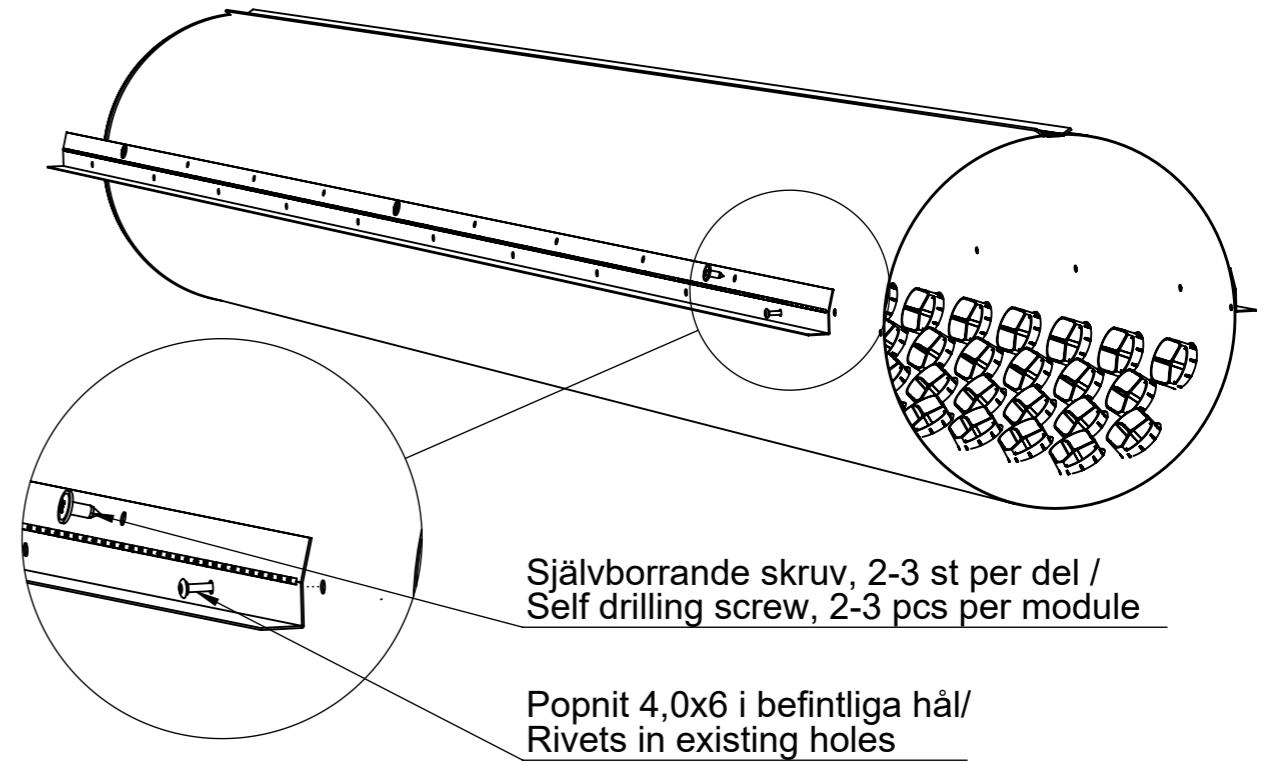

Luftriktning / Air direction

Montera takprofil på vardera sida / Mounting of ceiling profile on each side

Montera kanalen med upphängningar / Mount the duct with suspensions

Product Nozzle Duct
 Product code: DKL with ceiling profile 1-way
 Part number: