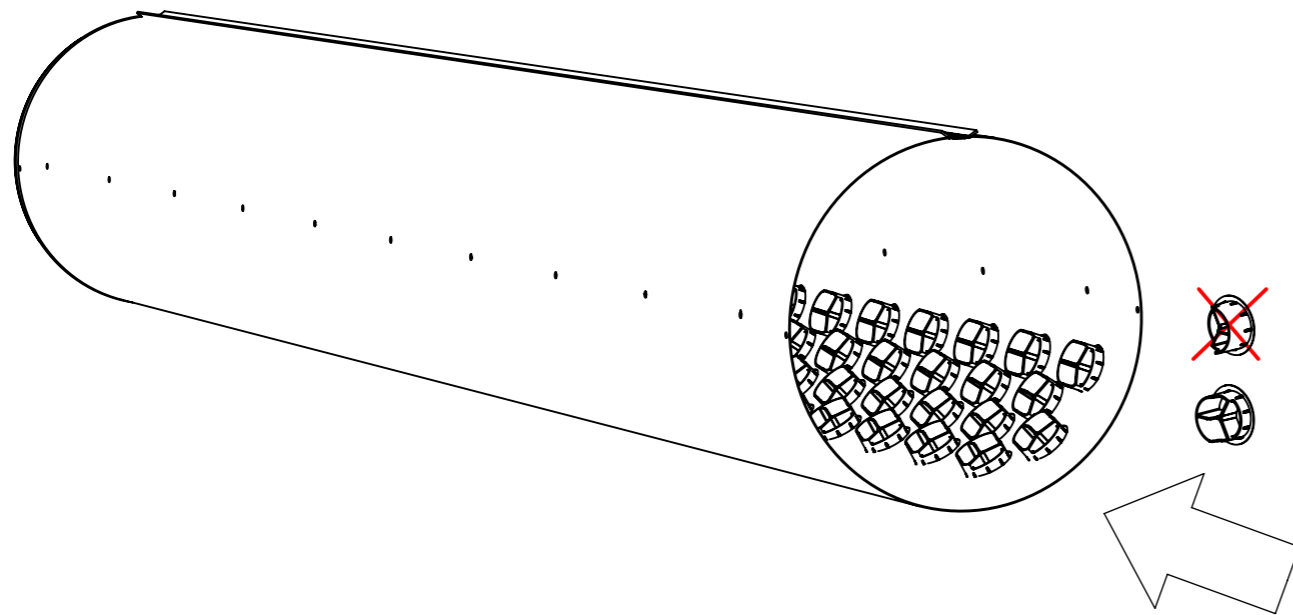

Luftriktning / Air direction

Montera takprofil på vardera sida / Mounting of ceiling profile on each side

Montera kanalen med upphängningar / Mount the duct with suspensions

Product Nozzle Duct
 Product code: DKL with ceiling profile 1-way
 Part number: