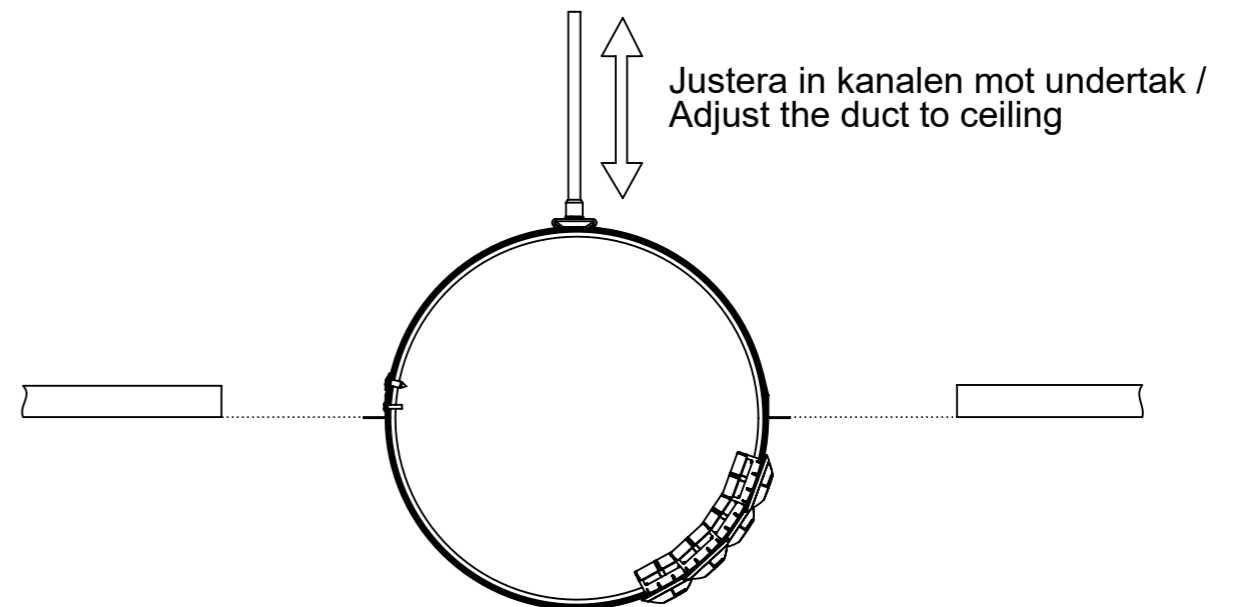

Luftriktning / Air direction

Montera takprofil på vardera sida / Mounting of ceiling profile on each side

Montera kanalen med upphängningar / Mount the duct with suspensions

Product Nozzle Duct
 Product code: DKL with ceiling profile 1-way
 Part number: