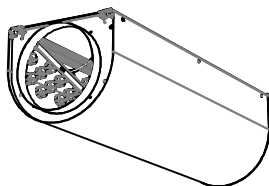

Size	D	W	H	Rows of Nozzles/side (X)
DKU.160	160	250	200	1 - 4
DKU.200	200	300	250	1 - 6
DKU.250	250	350	300	1 - 8
DKU.315	315	420	350	1 - 10
DKU.400	400	500	450	1 - 12

Color: RAL 9010 80% Gloss or other RAL by choice
Nozzle: Repus R32

1-WAY

Product key: Nozzles on left
DKU.D.L.1.X-L

Product key: Nozzles on right:
DKU.D.L.1.X-R

2-WAY

Product key: Nozzles on both sides
DKU.D.L.2.X