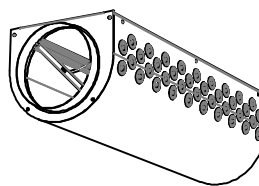

Size	D	W	H	Rows of Nozzles/side (X)
DKU.160	160	250	200	1 - 4
DKU.200	200	300	250	1 - 6
DKU.250	250	350	300	1 - 8
DKU.315	315	420	350	1 - 10
DKU.400	400	500	450	1 - 12

Color: RAL 9010 80% Gloss or other RAL by choice
Nozzle: Repus R32

1-WAY

Product key: Nozzles on left
DKU.D.L.1.X-L

Product key: Nozzles on right:
DKU.D.L.1.X-R

2-WAY

Product key: Nozzles on both sides
DKU.D.L.2.X