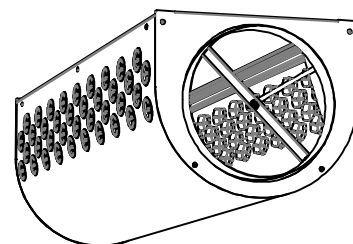

Size	D	W	H	Rows of Nozzles/side (X)
DKU.160	160	250	200	1 - 4
DKU.200	200	300	250	1 - 6
DKU.250	250	350	300	1 - 8
DKU.315	315	420	350	1 - 10
DKU.400	400	500	450	1 - 12

Color: RAL 9010 80% Gloss or other RAL by choice
Nozzle: Repus R32

1-WAY

Product key: Nozzles on left
DKU.D.L.1.X-L

Product key: Nozzles on right:
DKU.D.L.1.X-R

2-WAY

Product key: Nozzles on both sides
DKU.D.L.2.X