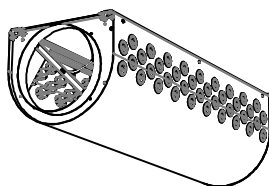

Size	D	W	H	Rows of Nozzles/side (X)
DKU.160	160	250	200	1 - 4
DKU.200	200	300	250	1 - 6
DKU.250	250	350	300	1 - 8
DKU.315	315	420	350	1 - 10
DKU.400	400	500	450	1 - 12

Color: RAL 9010 80% Gloss or other RAL by choice
Nozzle: Repus R32

1-WAY

Product key: Nozzles on left
DKU.D.L.1.X-L

Product key: Nozzles on right:
DKU.D.L.1.X-R

2-WAY

Product key: Nozzles on both sides
DKU.D.L.2.X