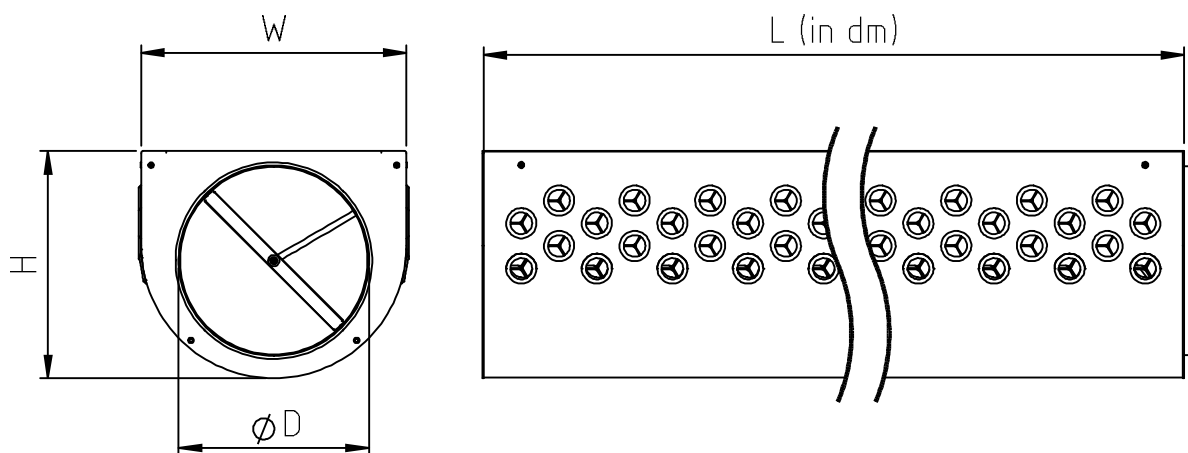

Size	D	W	H	Rows of Nozzles/side (X)
DKU.160	160	250	200	1 - 4
DKU.200	200	300	250	1 - 6
DKU.250	250	350	300	1 - 8
DKU.315	315	420	350	1 - 10
DKU.400	400	500	450	1 - 12

Color: RAL 9010 80% Gloss or other RAL by choice
Nozzle: Repus R32

1-WAY

Product key: Nozzles on left
DKU.D.L.1.X-L

Product key: Nozzles on right:
DKU.D.L.1.X-R

2-WAY

Product key: Nozzles on both sides
DKU.D.L.2.X