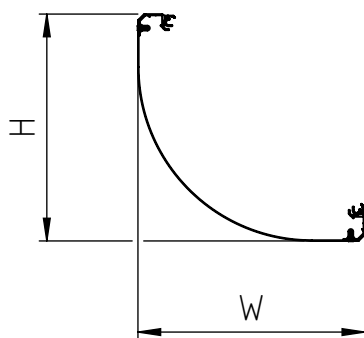

Size	W	L			
		500 mm	1000mm	1500 mm	2000 mm
DKQ.160	240	5	10	15	20
DKQ.200	280	5	10	15	20
DKQ.250	330	5	10	15	20
DKQ.315	420	5	10	15	20
DKQ.400	500	5	10	15	20

Color: RAL 9010 80% Gloss or other RAL by choice

Product key: Size.L

Example 1000mm duct cover for \varnothing 315 = DKQ.315.10